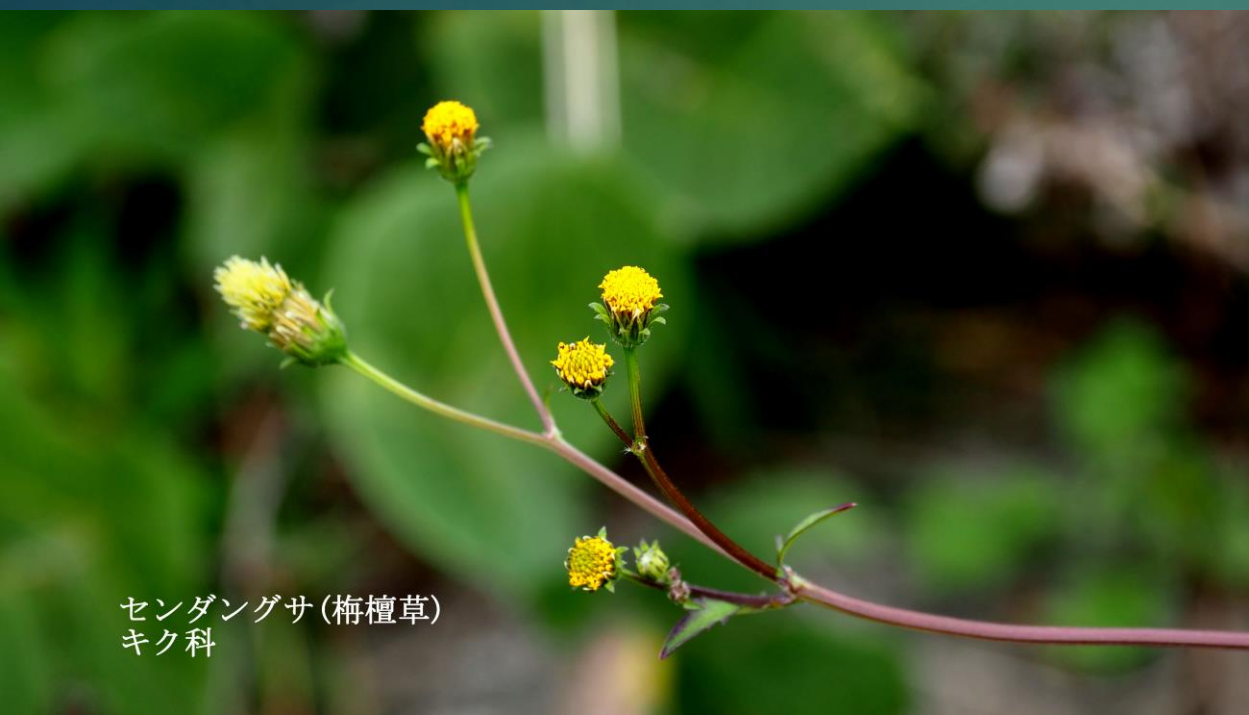

センダングサ(梅檀草)
キク科