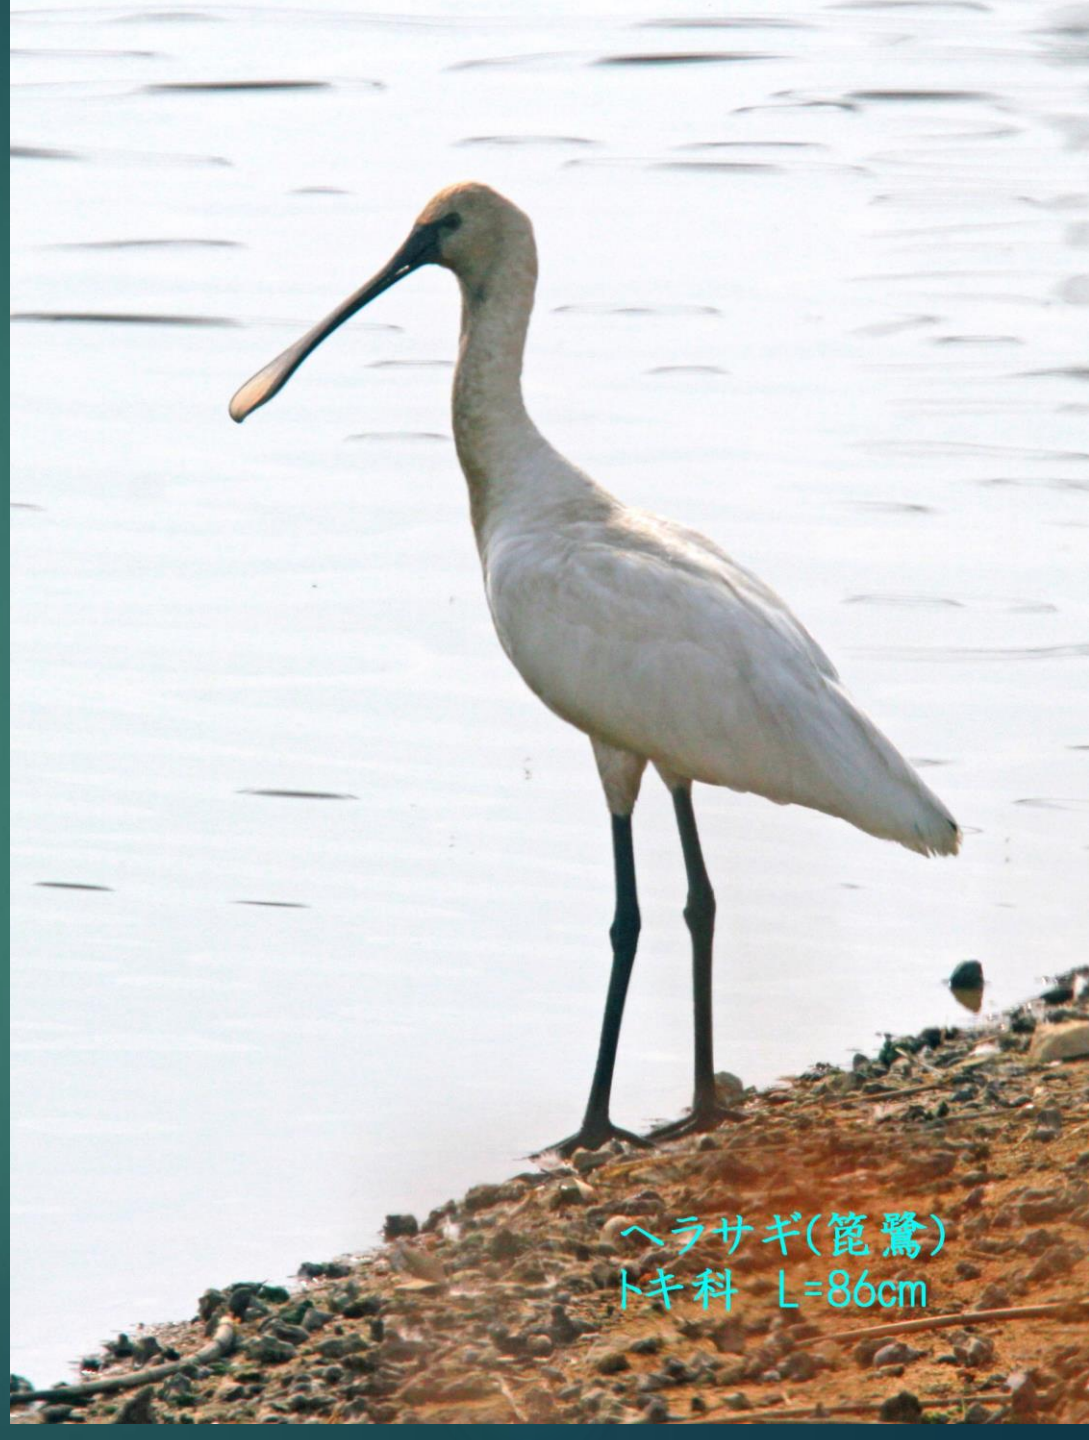

ハシビロガモ(嘴広鴨)オス
ガンカモ科 L=50cm

ヘラサギ(篋鷺)
トキ科 L=86cm

ヘラサギ(篋鷺)
トキ科 L=86cm

モズ(百舌)オス
モズ科 L=18cm

モズ(百舌) モズ科 L=18cm

ミサゴ(鵟)
ワシタカ科 L=オス54cm

A photograph of an osprey perched on a metal post. The bird is facing left, looking slightly towards the camera. It has a white head with a dark stripe through the eye, a dark beak, and brown and white mottled feathers on its body. A thick metal cable runs diagonally across the frame.

ミサゴ(鶚)
ワシタカ科
L=オス54cm

A photograph of an osprey perched on a metal post. The bird is facing left, looking towards the camera. It has a white head with a dark stripe through the eye, a dark beak, and brown and white mottled feathers on its body. A thick metal cable runs diagonally across the frame.