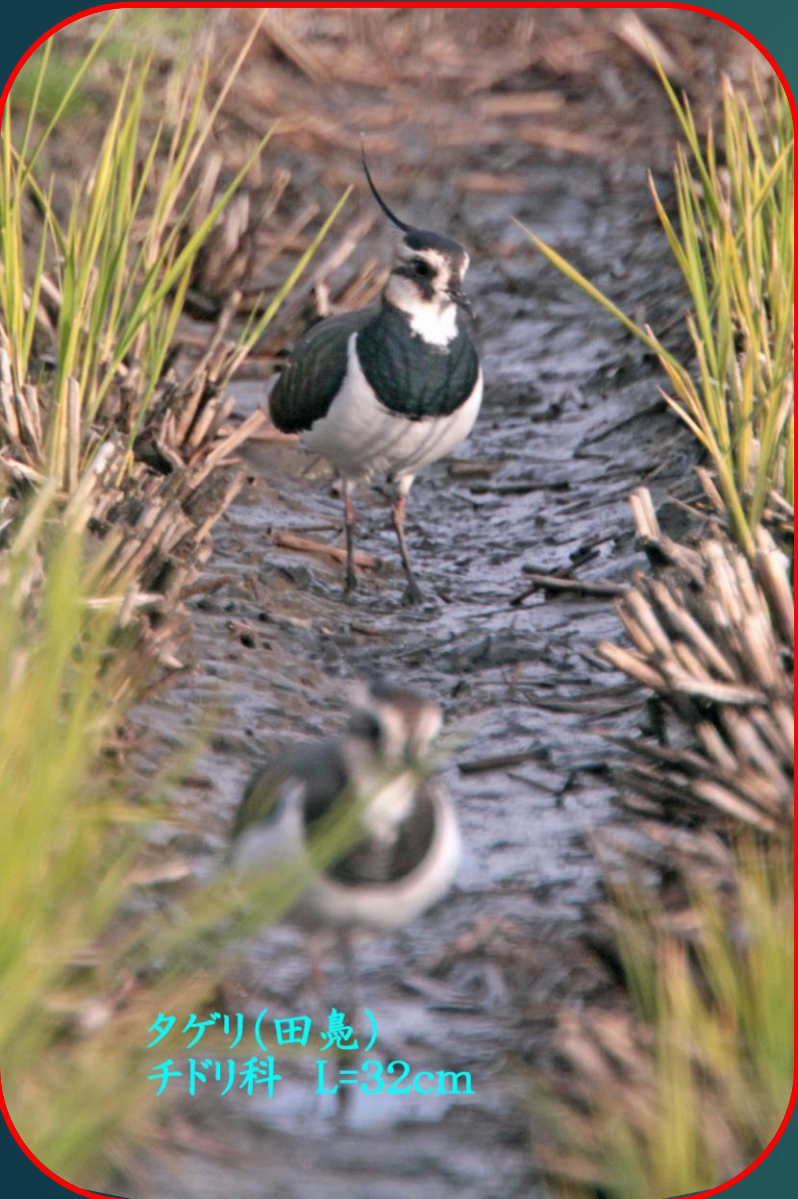

2019.12.13 福岡市西区・今津干潟のタゲリ、ホシムクドリ

タゲリ(田鳧)
チドリ科 L=32cm

ホシムクドリ(星椋鳥)
ムクドリ科 L=22cm

ホシムクドリ(星椋鳥)
ムクドリ科 L=22cm

タゲリ(田鳧) チドリ科 L=32cm

タゲリ(田鳧)
チドリ科 L=32cm

タゲリ(田鳧)
チドリ科 L=32cm

タゲリ(田鳧)
チドリ科 L=32cm

タゲリ(田鳧)
チドリ科 L=32cm

A photograph of three starlings in a field of tall grass. The birds are small, with dark bodies and white spots on their wings and backs. They are standing on the ground, surrounded by green and yellow grass. The background is a dense field of similar grass.

ホシムクドリ(星椋鳥)
ムクドリ科 L=22cm

A group of seven starlings is captured in flight against a background of a metal fence. The birds are in various stages of flight, with wings spread, showing their characteristic dark, speckled plumage. The fence consists of vertical bars and horizontal rails, creating a grid-like pattern. The lighting is bright, suggesting a sunny day.

ホシムクドリ(星椋鳥)
ムクドリ科 L=22cm

ホシムクドリ(星椋鳥)
ムクドリ科 L=22cm

A small, brown and white speckled bird, likely a starling, is perched on a metal railing. The railing consists of several horizontal and diagonal bars. The bird is facing left and has its feet gripping one of the diagonal bars. The background is a blurred, light-colored surface, possibly a wall or a large window. The overall scene is captured in a close-up shot.