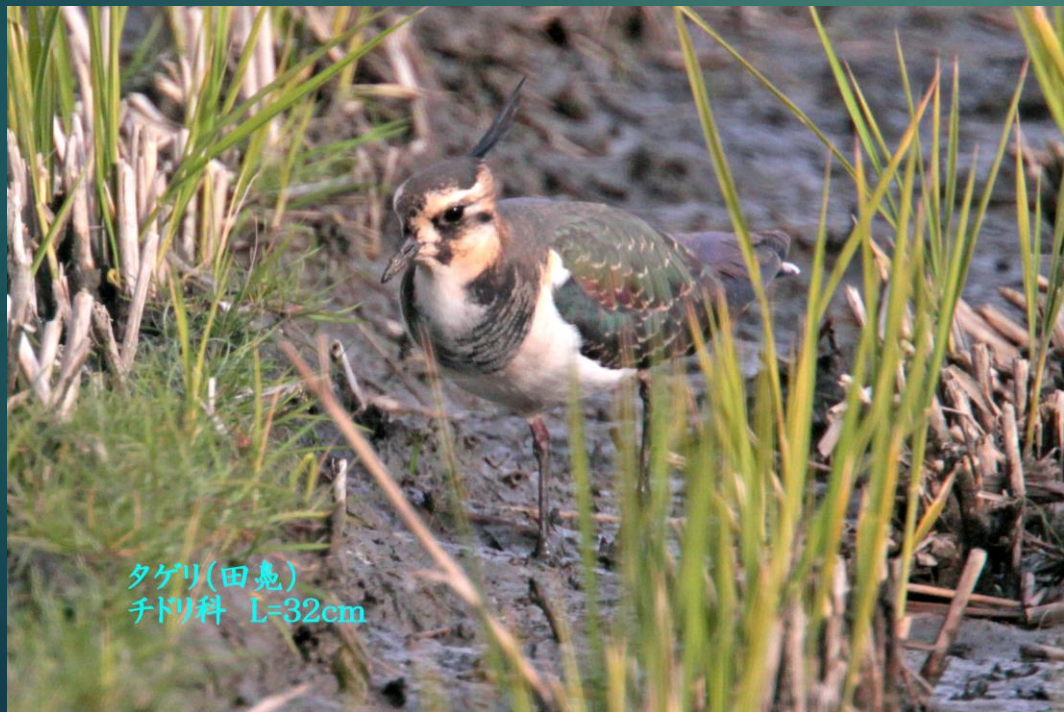

2019.12.13 福岡市西区・今津干潟のタゲリ、ホシムクドリ

タゲリ(田鳧)
チドリ科 L=32cm

ホシムクドリ(星椋鳥)
ムクドリ科 L=22cm

ホシムクドリ(星椋鳥)
ムクドリ科 L=22cm

タゲリ(田鳧) チドリ科 L=32cm

タゲリ(田鳧)
チドリ科 L=32cm

タゲリ(田鳧)
チドリ科 L=32cm

タゲリ(田鳧)
チドリ科 L=32cm

タゲリ(田鳧)
チドリ科 L=32cm

A photograph of three starlings in a field of tall grass. The birds are small, with dark bodies and white spots on their wings and backs. They are standing on the ground, surrounded by green and yellow grass. The background is a dense field of similar grass.

ホシムクドリ(星椋鳥)
ムクドリ科 L=22cm

A group of seven starlings is captured in flight against a background of a metal fence. The birds are in various stages of flight, with wings spread, showing their characteristic dark, speckled plumage. The fence consists of vertical bars and horizontal rails, creating a grid-like pattern. The lighting is bright, suggesting a sunny day.

ホシムクドリ(星椋鳥)
ムクドリ科 L=22cm

ホシムクドリ(星椋鳥)
ムクドリ科 L=22cm

A small, brown and white speckled bird, likely a starling, is perched on a metal railing. The railing consists of several horizontal and diagonal bars. The bird is facing left and has its feet gripping one of the diagonal bars. The background is a blurred, light-colored surface, possibly a wall or a large window. The overall scene is captured in a close-up shot.