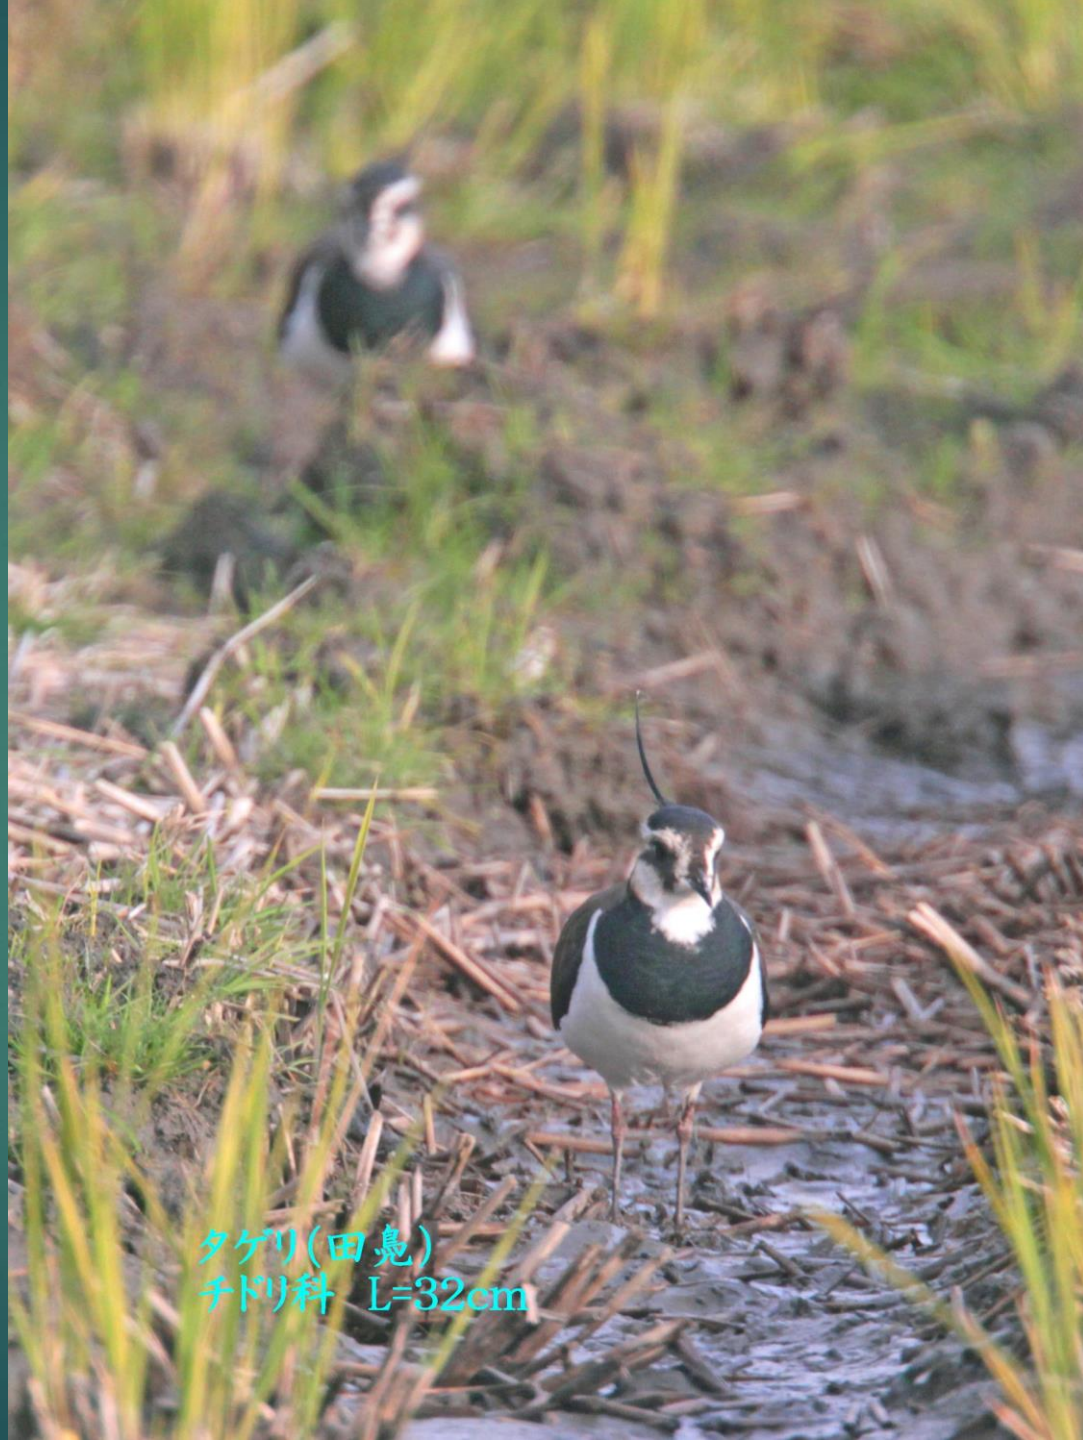

2019.12.13 福岡市西区・今津干潟のタゲリ、ホシムクドリ

タゲリ(田鳧)
チドリ科 L=32cm

ホシムクドリ(星椋鳥)
ムクドリ科 L=22cm

ホシムクドリ(星椋鳥)
ムクドリ科 L=22cm

タゲリ(田鳧) チドリ科 L=32cm

タゲリ(田鳧)
チドリ科 L=32cm

タゲリ(田鳧)
チドリ科 L=32cm

タゲリ(田鳧)
チドリ科 L=32cm

タゲリ(田鳧)
チドリ科 L=32cm

A photograph of three starlings in a field of tall grass. The birds are small, with dark bodies and white spots on their wings and backs. They are standing on the ground, surrounded by green and yellow grass. The background is a dense field of similar grass.

ホシムクドリ(星椋鳥)
ムクドリ科 L=22cm

A group of seven starlings is captured in flight against a background of a metal fence. The birds are in various stages of flight, with wings spread, showing their characteristic dark, speckled plumage. The fence consists of vertical bars and horizontal rails, creating a grid-like pattern. The lighting is bright, suggesting a sunny day.

ホシムクドリ(星椋鳥)
ムクドリ科 L=22cm

ホシムクドリ(星椋鳥)
ムクドリ科 L=22cm

A small, brown and white speckled bird, likely a starling, is perched on a metal railing. The railing consists of several horizontal and diagonal bars. The bird is facing left and has its feet gripping one of the diagonal bars. The background is a blurred, light-colored surface, possibly a wall or a large window. The overall scene is captured in a close-up shot.