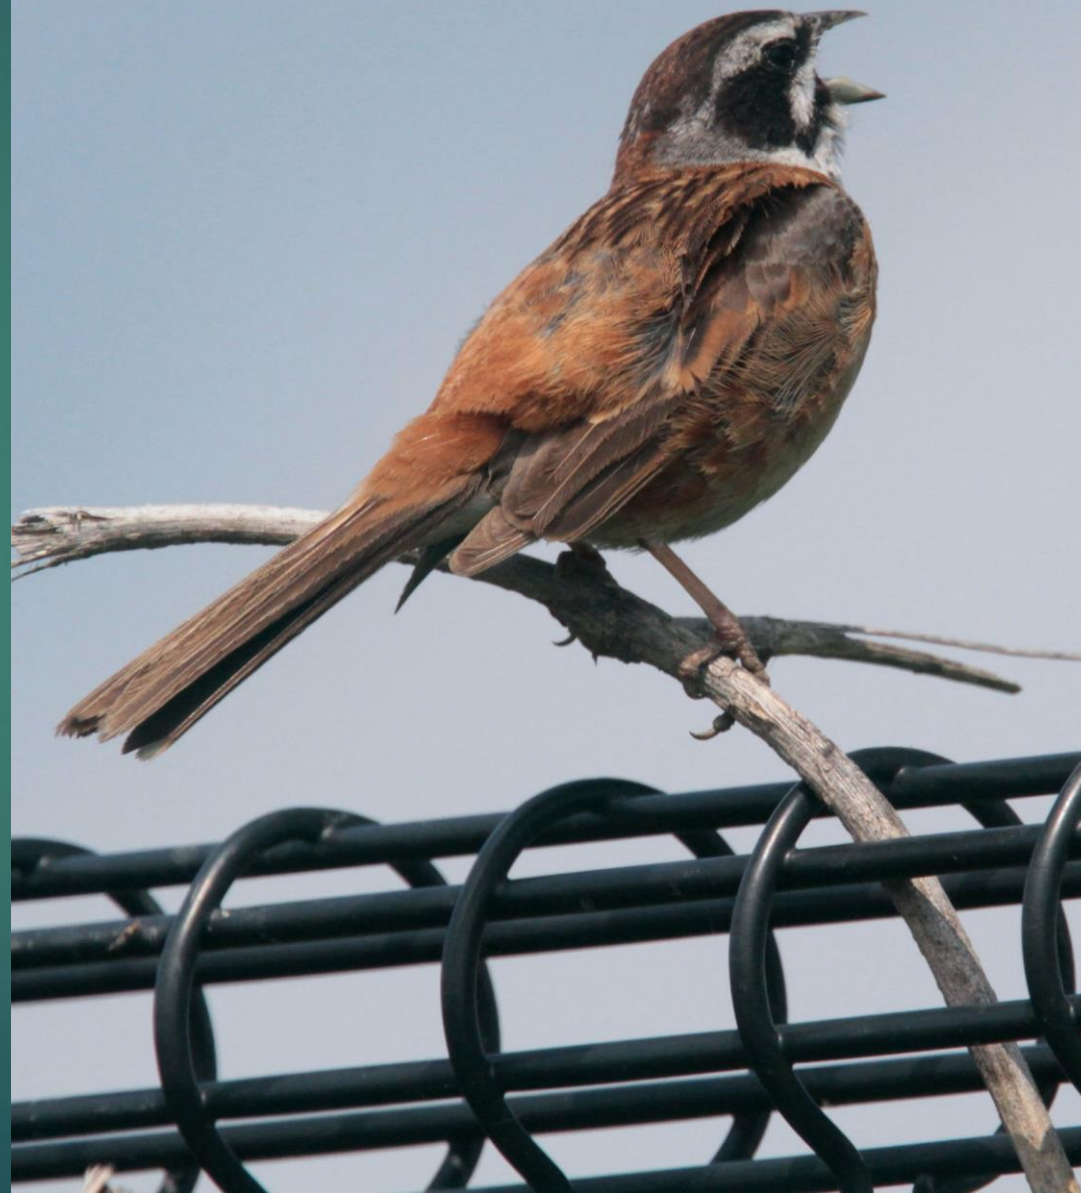

2019.06.10 福岡市西区・今津干潟のダイサギ、カラシラサギ、コブハクチョウ

ホオジロ（頬白）
ホオジロ科 L=16cm

ホオジロ（頬白）
ホオジロ科 L=16cm

ダイサギ (大鷺)
サギ科 L=90cm

コサギ (小鷺)
サギ科 L=61cm

ダイサギ (大鷺)
サギ科 L=90cm

カラシラサギ（唐白鹭）
サギ科 L=68cm

カラシラサギ（唐白鹭）サギ科 L=68cm

A close-up photograph of the Yabuzirami plant, showing several clusters of small, white, five-petaled flowers. The flowers are arranged in a somewhat rounded, umbel-like pattern. The green stems and leaves are visible, with some leaves showing a serrated or lobed edge. The background is a soft-focus green, suggesting a natural outdoor setting. The image is framed by a dark teal border on the left and right sides, and a small red rectangular element is visible in the top right corner.

ヤブジラミ（藪虱） セリ科

A photograph of three white swans swimming in a pond. The swans are arranged in a diagonal line from the top-left towards the bottom-right. The water is dark and shows ripples around the swans. The background is a solid dark teal color.