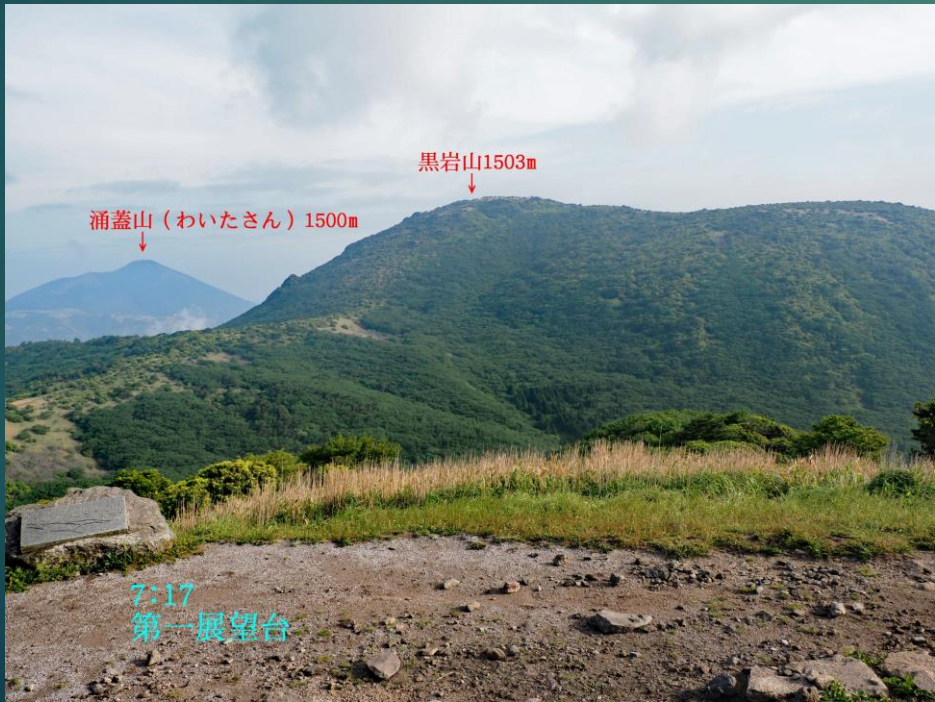

黒岩山1503m

6:59 牧ノ戸峠

7:04
牧ノ戸登山口

7:17
第一展望台

ニョイスミレ(如意堇)スミレ科
別名:ツボスミレ(坪堇)

A wide-angle landscape photograph showing a mountain range under a blue sky with scattered white clouds. The foreground is dominated by dense green foliage. In the middle ground, a paved parking lot is filled with numerous cars, and a road curves through a lush green forest. The background features rolling hills and mountains, some with patches of brownish vegetation. The overall scene is bright and clear.