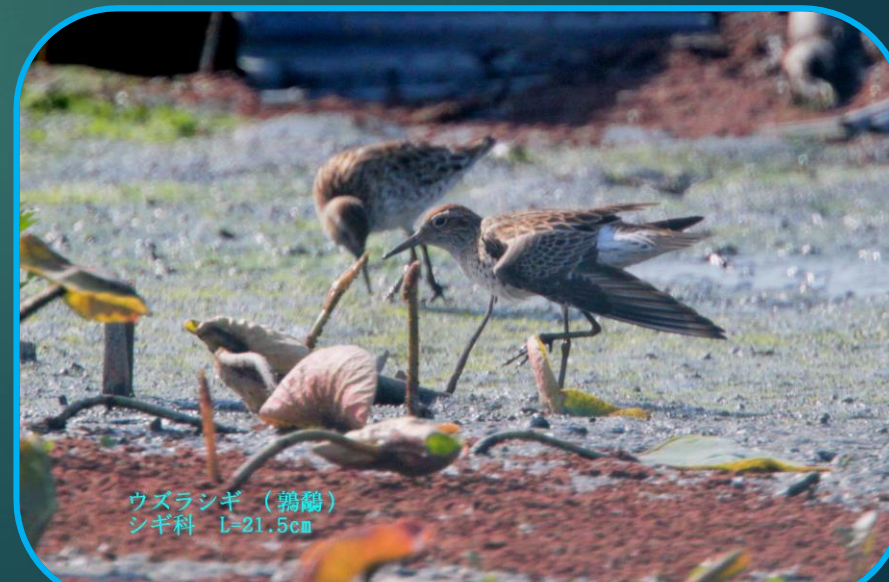

2019.05.10

福岡市西区・今津干潟の

コブハクチョウ、ハマシギ、チュウシャクシギ、ウズラシギ

コブハクチョウ（瘤白鳥） ガンカモ科 L=152cm

A photograph of three swans swimming in a pond. The swans are white with long necks and black beaks. They are positioned in a line from left to right. The water is calm with some ripples. The background is dark and out of focus.

コブハクチョウ (瘤白鳥)
ガンカモ科 L=152cm

ハマシギ（浜鹬） シギ科 L=21cm

チュウシャクシギ (中杓鹬)
シギ科 L=42cm

チュウシャクシギ (中杓鷗)
シギ科 L=42cm

ダイサギ (大鷺)
サギ科 L=90cm

A white Great Egret (Daisagi) stands in shallow water, holding a small fish in its long beak. The bird is positioned in the center-right of the frame, facing left. The water is dark with some greenish-brown patches, possibly algae or sediment. The bird's reflection is visible in the water below it.

ダイサギ (大鷺)
サギ科 L=90cm

アオアシシギ (蒼脚鷗)
シギ科 L=35cm

ヨシガモ（葦鴨）オス
ガンカモ科 L=48cm

ヒドリガモ（緋鳥鴨）オス
ガンカモ科 L=49cm

ヨシガモ（葦鴨）オス
ガンカモ科 L=48cm

ヒドリガモ（緋鳥鴨）オス
ガンカモ科 L=49cm

ヨシガモ（葦鴨）オス
ガンカモ科 L=48cm

ヒドリガモ（緋鳥鴨）オス
ガンカモ科 L=49cm

A group of birds, likely shorebirds, are gathered on a dark, rocky shoreline. The birds have mottled brown and tan feathers and long, slightly curved bills. They are standing on the rocks, some facing each other as if in conversation. The background is a calm body of water with gentle ripples. The lighting suggests a bright day, possibly late afternoon or early morning.