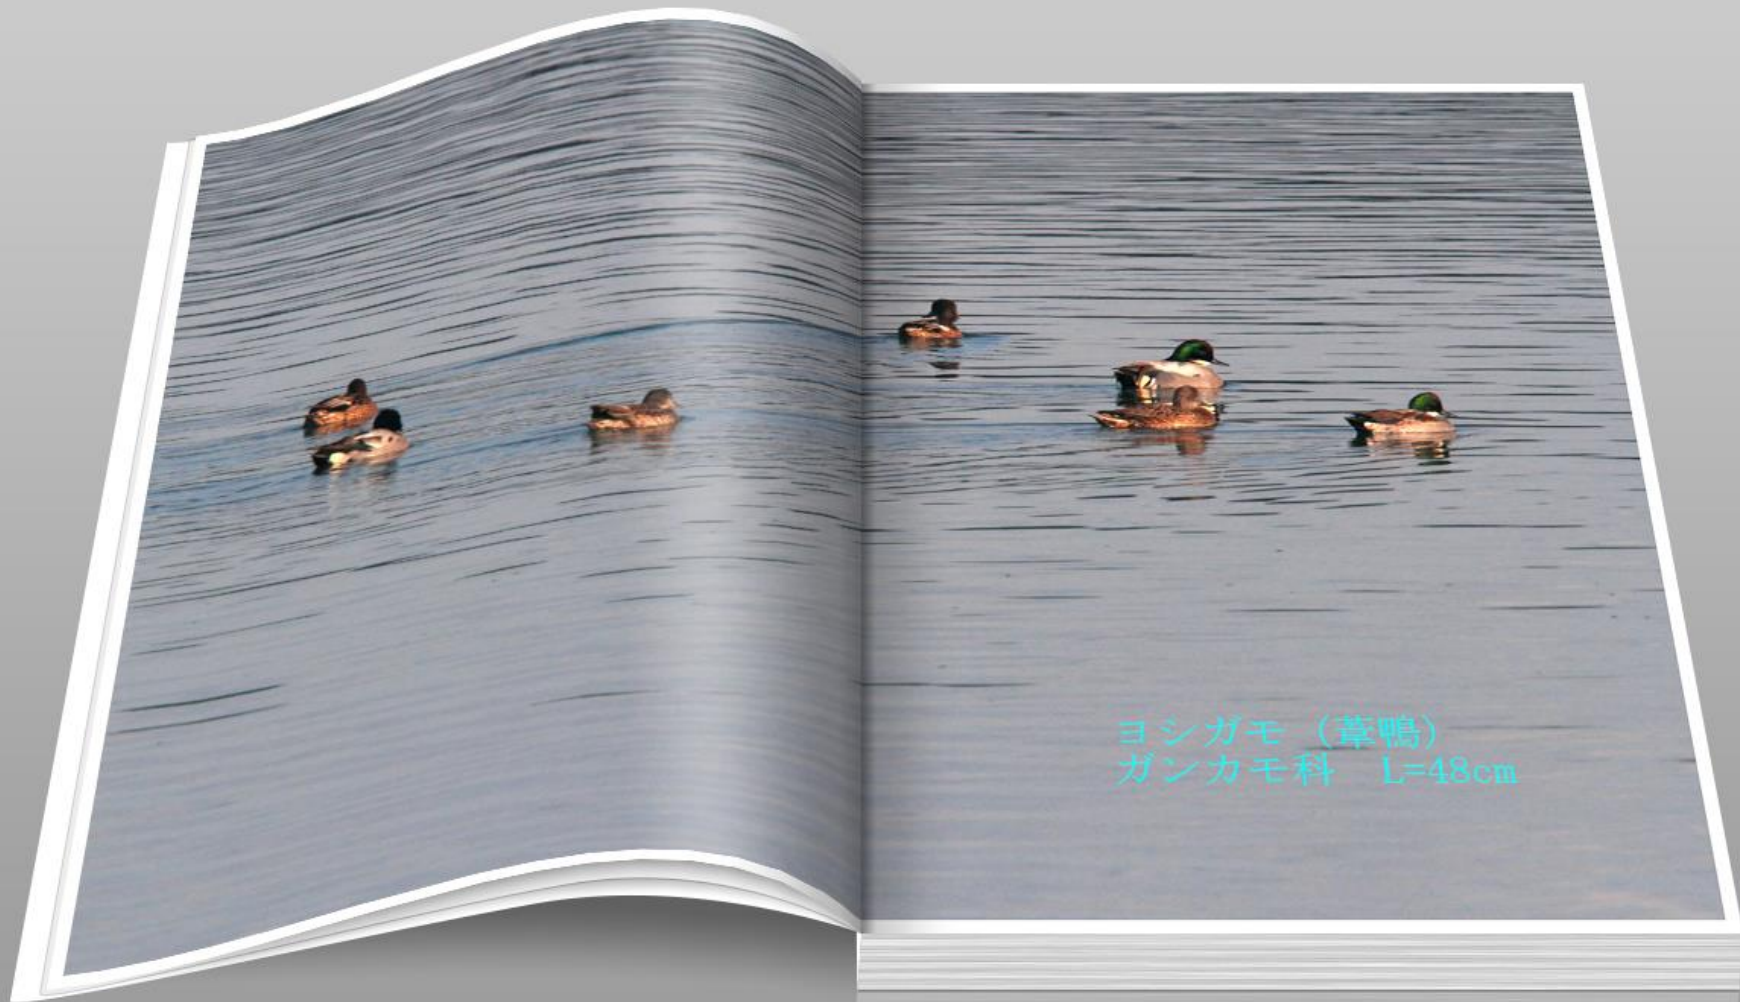

ヨシガモ (葦鴨)
ガンカモ科 L=48cm