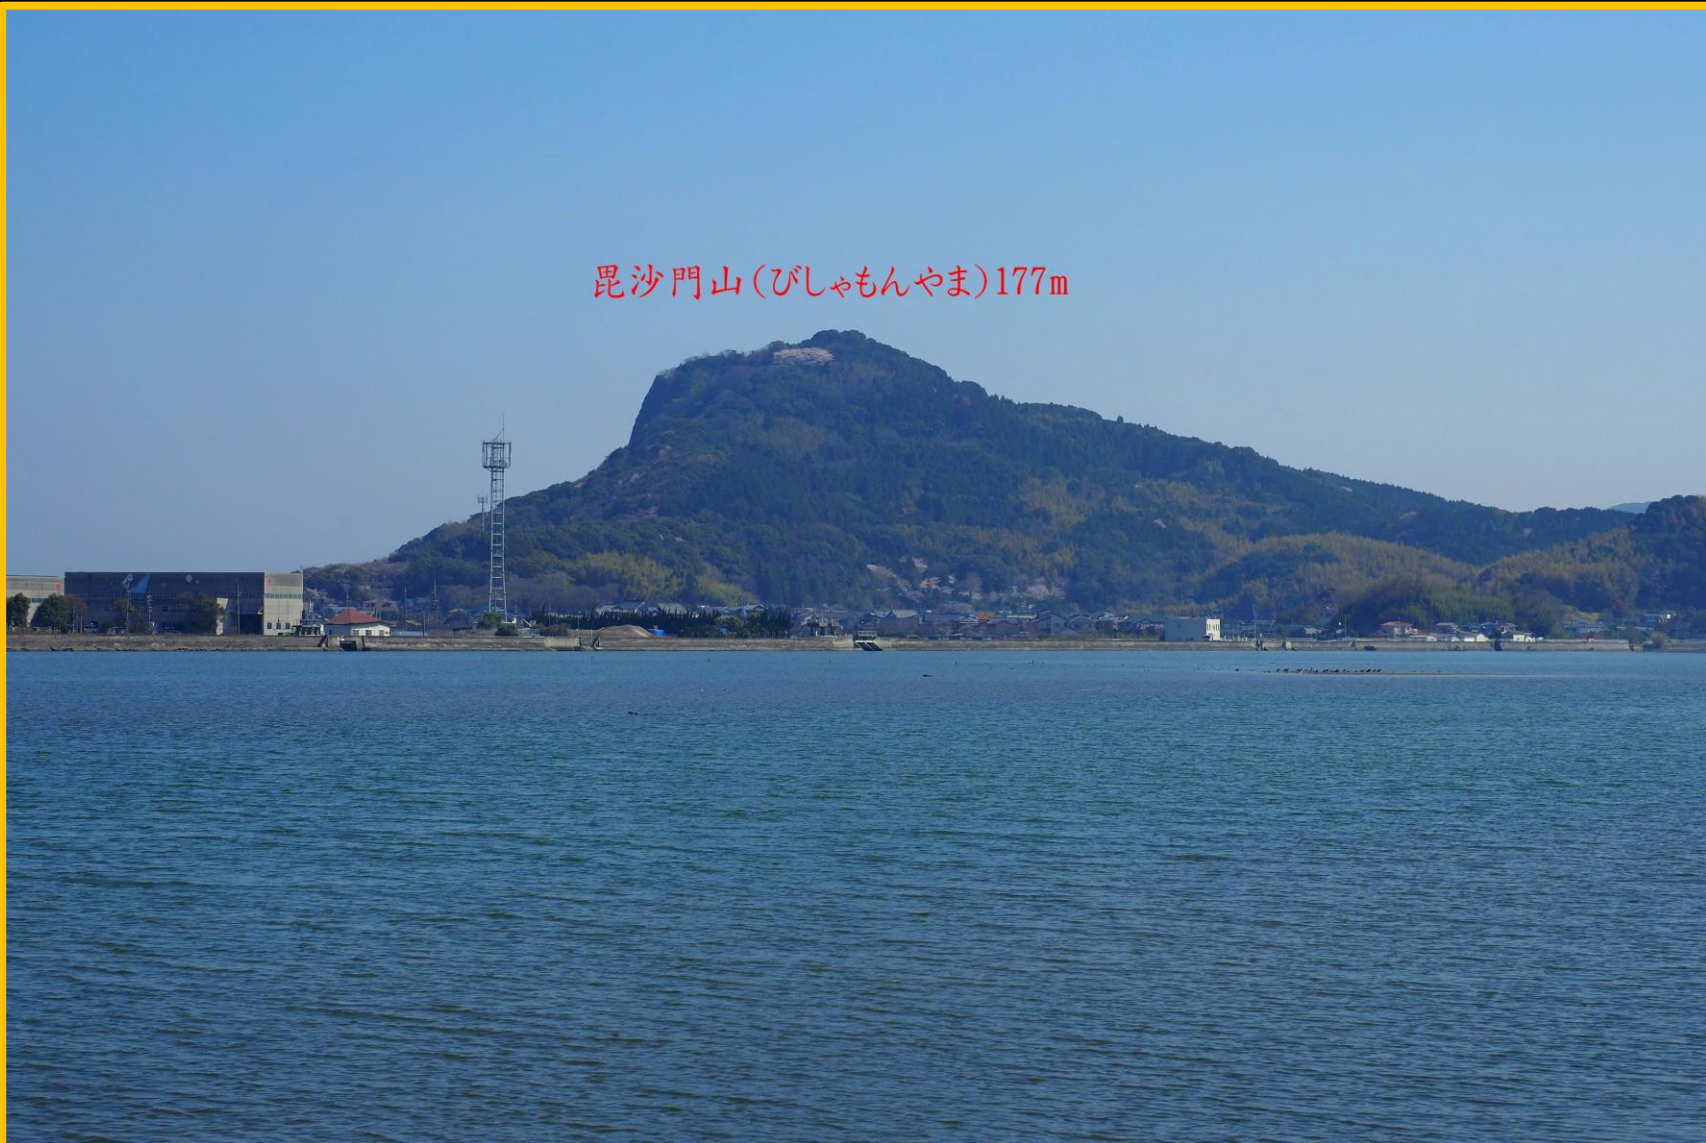

2018.03.28

福岡市西区・今津干潟のハシビロガモ、ヘラサギ

毘沙門山(びしゃもんやま)177m

ハシビロガモ(嘴広鴨)オス ガンカ科 L=50cm

ヘラサギ(籠鷺) トキ科 L=86cm

メス

オス

ハシビロガモ(嘴広鴨)
ガンカモ科 L=50cm

A close-up profile of a white swan swimming in dark blue water. The swan's long neck is extended, and its head is turned to the left. The water shows gentle ripples. The swan's feathers are bright white, contrasting with the dark water.