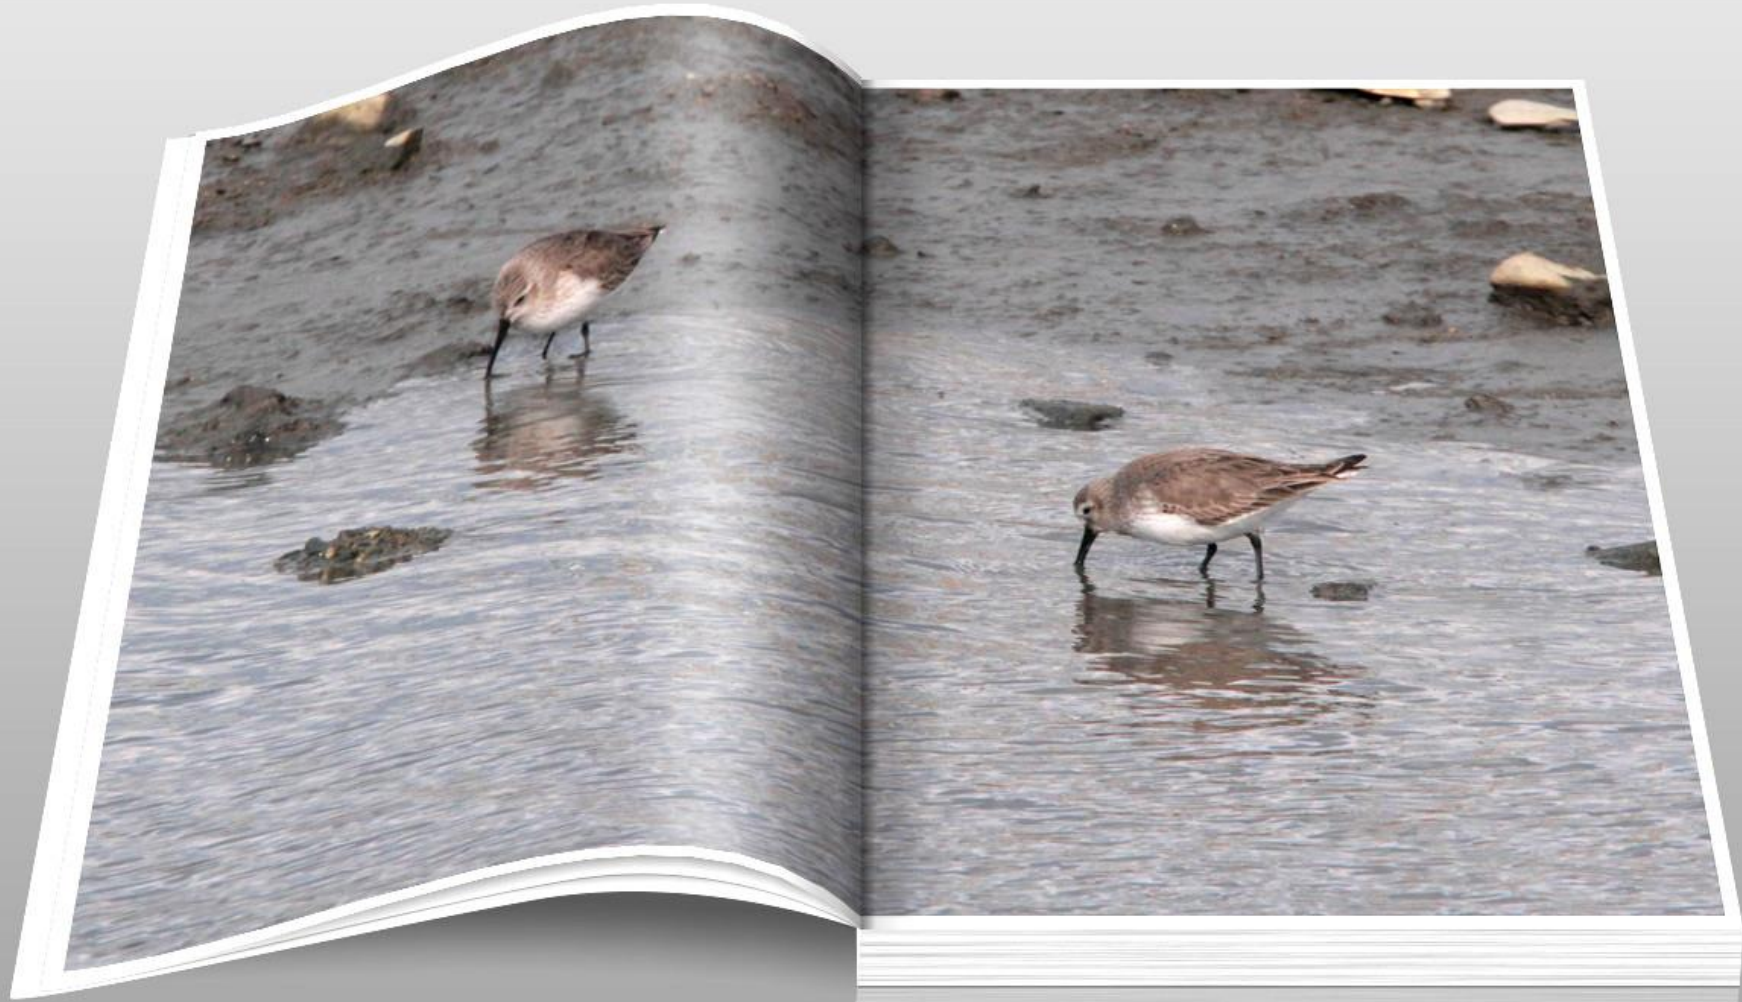

ハマシギ(滨鹬) シギ科 L=21cm

A photograph of two Hamashigi (滨鹬) birds in a shallow, rippling body of water. The bird in the foreground is facing right, with its long, dark beak slightly open. The bird in the background is facing left, with its beak touching the water. Both birds have brown and white mottled plumage. The water is clear, showing some dark rocks or debris. The overall scene is a naturalistic depiction of these birds in their habitat.

ハマシギ(滨鹬)  
シギ科 L=21cm

ハマシギ(滨鹬) シギ科 L=21cm

A small bird, likely a species of sparrow or finch, is perched in a field of dry, brown grass. The bird has a black and white patterned head, a white breast with dark spots, and a dark back with light spots. It is facing left.