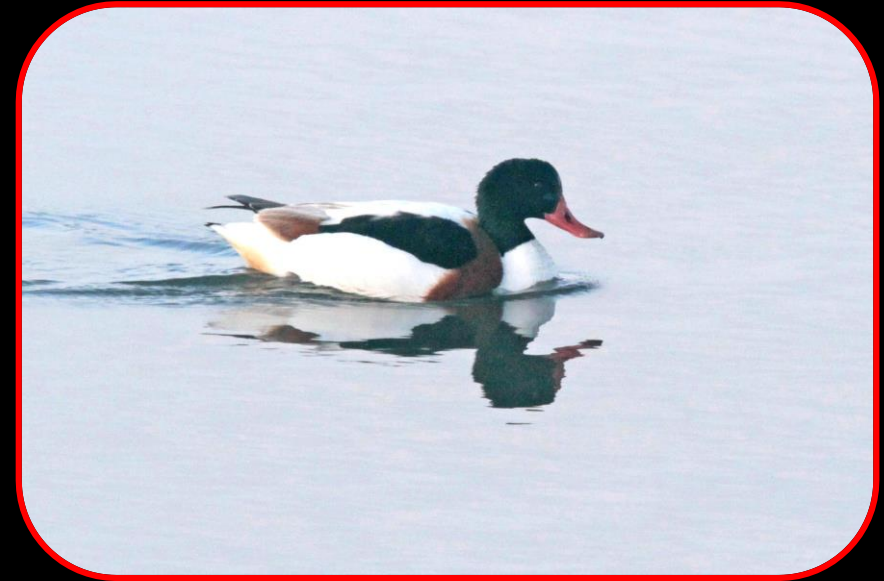

2017.12.22

熊本県玉名市・横島干拓のツクシガモ、ミサゴ

A photograph showing four white birds with long, straight black bills standing in shallow, rippling water. The birds are positioned in a line across the middle ground. The water is dark and reflects the birds. The foreground shows a dark, textured ground surface, possibly a rocky or muddy bank. The overall lighting is dim, suggesting a low-light environment.

クロツラヘラサギ（黒面篋鷺） トキ科 L=77cm

A group of white birds with black faces and bills, likely Black-faced Masked Boobies, are standing on a rocky shore. The birds are clustered together, with one in the foreground looking towards the camera. The background shows a calm sea under a clear sky. The text at the bottom of the image provides the species name and its length.