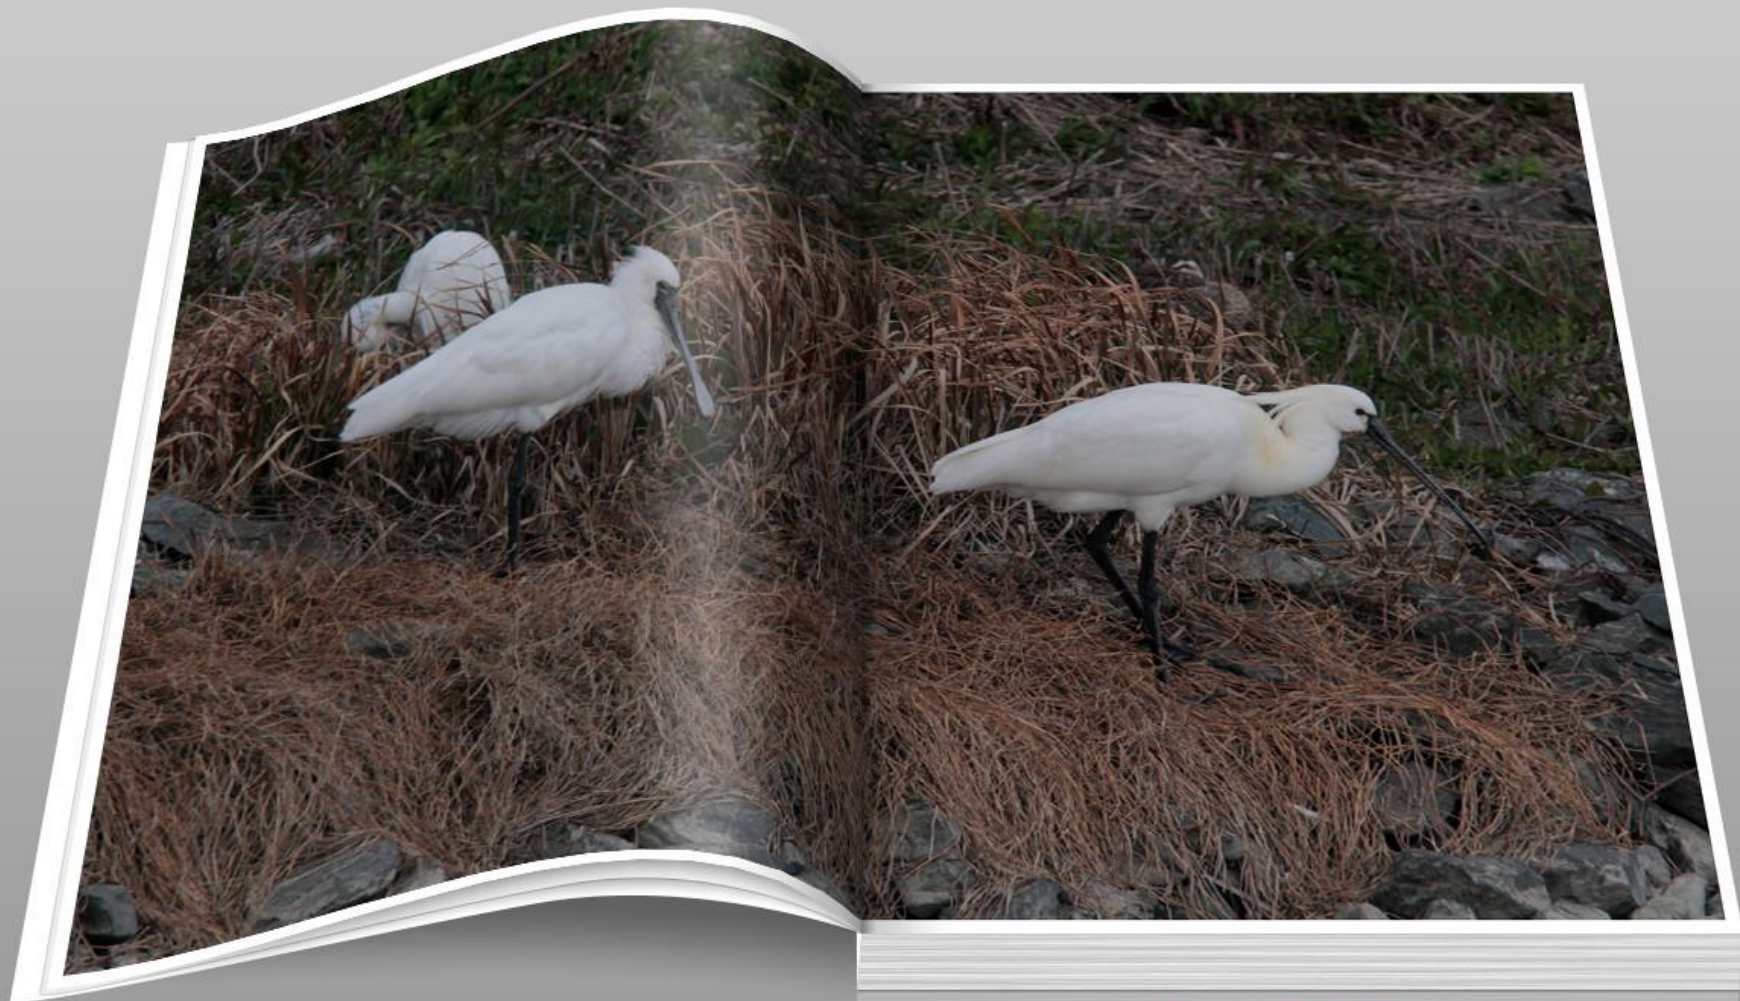

クロツラヘラサギ (黒面篋鷺)
トキ科 L=77cm

ヘラサギ (篋鷺)
トキ科 L=86cm

A group of ducks is swimming in a pond. The background is filled with tall, dry reeds. The ducks have various plumages, including reddish-brown heads and white bodies with black wings. One duck in the center has a black head with a yellow patch around its eye.

キンクロハジロ（金黒羽白）
ガンカモ科 L=40cm

ホシハジロ（星羽白） ガンカモ科 L=45cm

A group of ducks is swimming in a pond. In the foreground, a male Star-winged Duck (Hoshihajiro) with a black head and reddish-brown body is swimming towards the left. Behind it, a male Red-winged Duck (Akahajiro) with a reddish-brown head and white body is swimming. In the background, another duck is visible. In the lower right, a female Star-winged Duck (Hoshihajiro) with a reddish-brown head and greyish-brown body is swimming. The water is dark and rippled, and the background is filled with dry, brown reeds.