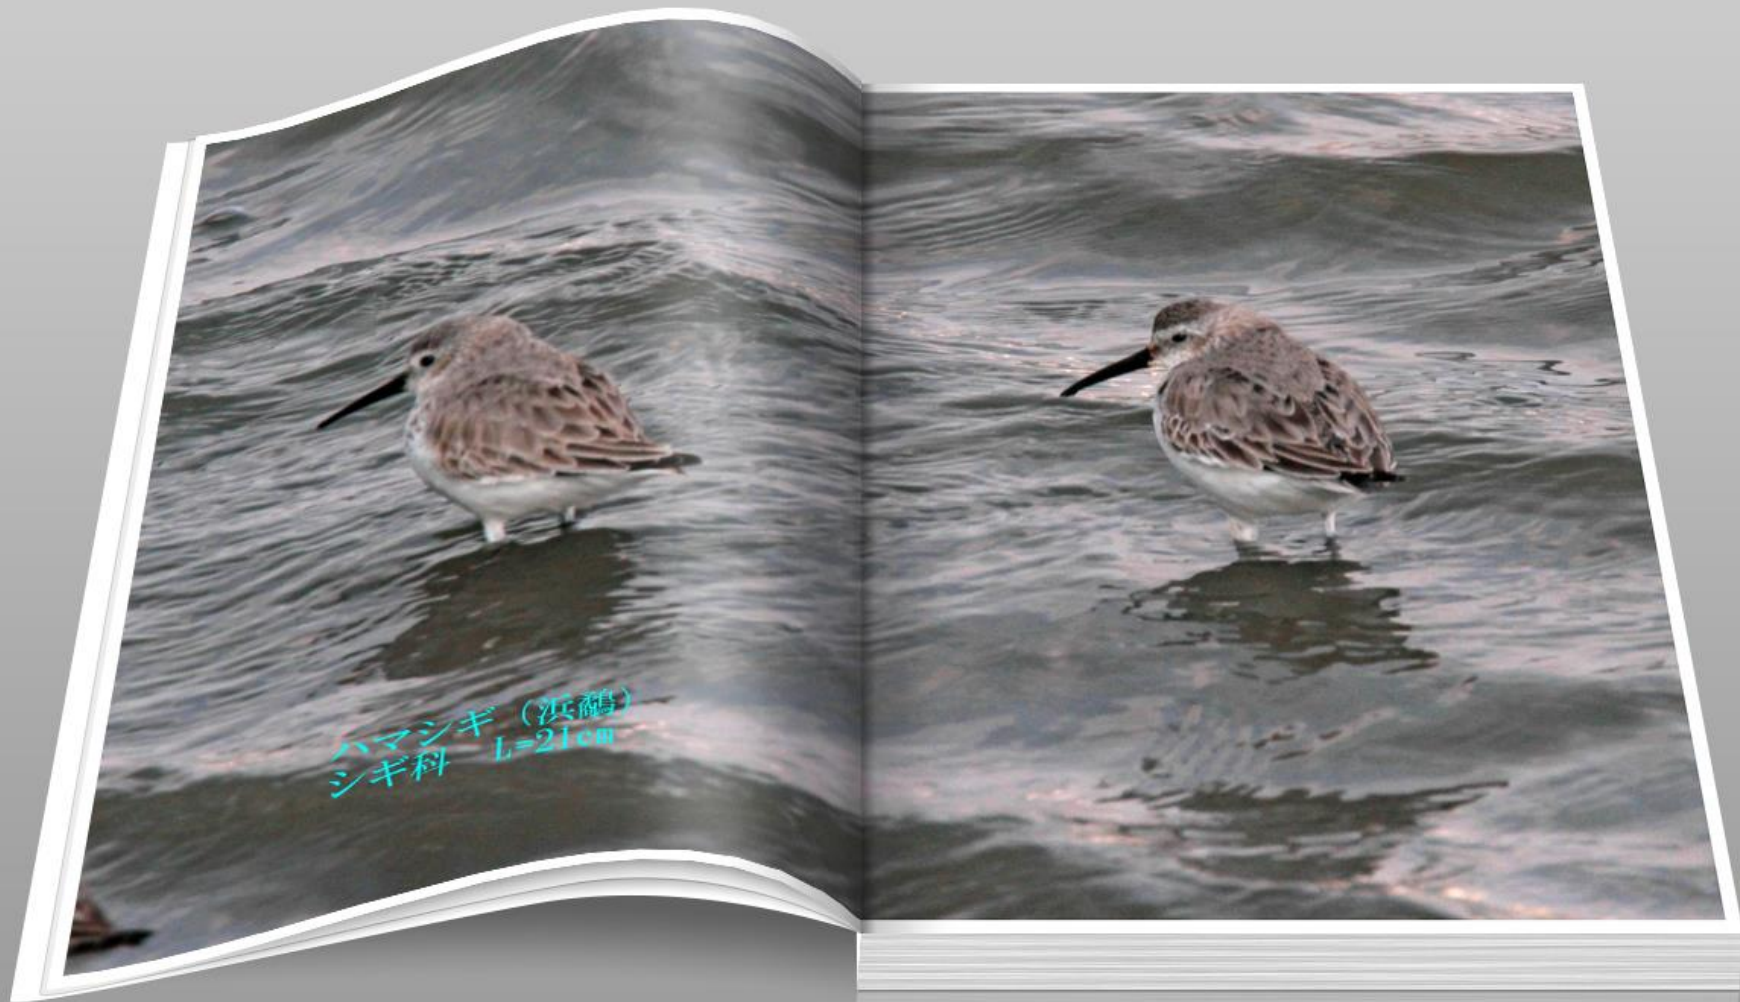

2017.03.07

福岡市西区・今津干潟のヘラサギ、ウミアイサ、コブハクチョウ

毘沙門山（びしゃもんやま）177m

ヘラサギ(白鷺)
トキ科 L=86cm

コブハクチョウ(瘤白鳥) ガンカモ科 L=152cm

ヘラサギ (篋鷺)
トキ科 L=86cm

ヘラサギ（篋鷺） トキ科 L=86cm

ハマシギ (滨鹬)
シギ科 L=21cm

ハマシギ (滨鹬)
シギ科 L=21cm

カワウ（河鵜） ウ科 L=82cm

カワウ (河鵜) ウ科 L=82cm

アオサギ (蒼鷺) サギ科 L=93cm

アオサギ（蒼鷺） サギ科 L=93cm

ツクシガモ (筑紫鴨)
ガンカモ科 L=63cm

ユリカモメ (百合鷗) カモメ科 L=40cm

A photograph of three mallards swimming in a body of water. The ducks are positioned in the middle ground, with their heads and backs visible above the water. They have characteristic green heads, yellow bills, and brown bodies with black and white wing patterns. The water is dark and rippled.

ウミアイサ (海秋沙) オス
ガンカモ科 L = 55 cm

ホオジロ（頬白）　ホオジロ科　L=16cm

Two Little Grebes are swimming in a body of water. They have brown and white plumage and a distinctive yellow patch around their eyes. The water is rippled, and the birds are positioned one in front of the other, both facing right.

カイツブリ (鳩)
カイツブリ科 L=26cm

A small waterfowl, possibly a grebe, is shown swimming in a body of water. The bird has a dark brown head and neck, a yellowish eye, and a dark beak. Its body is covered in brown and white feathers. The water is rippled, and the bird's reflection is visible in the water below it.