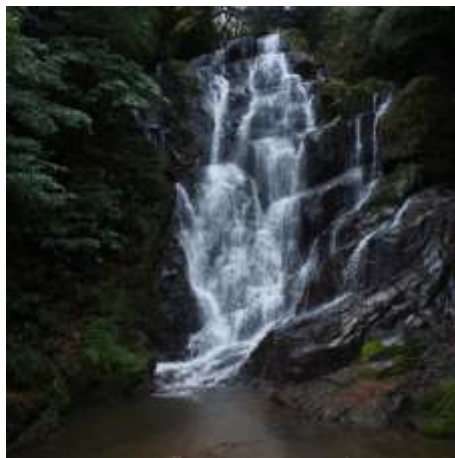

# 熊高37会、檜原湿原のミツガシワ、白糸の滝、表邸

スズメノヤリ(雀槍)

イグサ科

2013/04/04 佐賀県七山村檜原湿原

シハイスミレ(紫背堇)

スミレ科

2013/04/04 佐賀県七山村檜原湿原

ツチグリ(土栗)

ミツガシワ(三つ柏)  
リンドウ科  
2013/04/04  
佐賀県七山村檜原湿原

A close-up photograph of a Kiritsou (Kinsou) plant, a member of the Lamiaceae family. The plant features a central, upright, hairy stem with several small, vibrant purple flowers. The flowers have a tubular shape with a two-lipped corolla. The plant is growing in a wetland environment, surrounded by a dense layer of dry, brown pine needles and other organic debris. The background is slightly blurred, emphasizing the plant in the foreground.